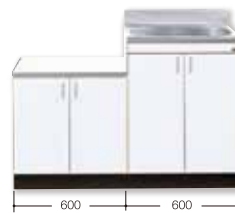

ガス台付流し台

⊗水栓穴なし ○水栓穴あり

w180_{cm}

W1800×D550×H800(620)+90

- KK-A1800NK R/L ¥82,000 (税抜)
- ⊗ KK-B1800NK R/L ¥89,000 (税抜)
- KK-BX1800NK R/L ¥90,000 (税抜)
- KK-C1800NK R/L ¥94,000 (税抜)

w170_{cm}

W1700×D550×H800(620)+90

- KK-A1700NK R/L ¥73,000 (税抜)
- ⊗ KK-B1700NK R/L ¥77,000 (税抜)
- KK-BX1700NK R/L ¥78,000 (税抜)
- KK-C1700NK R/L ¥82,000 (税抜)

w165_{cm}

W1650×D550×H800(620)+90

- KK-A1650NK R/L ¥76,000 (税抜)
- ⊗ KK-B1650NK R/L ¥81,000 (税抜)
- KK-BX1650NK R/L ¥82,000 (税抜)
- KK-C1650NK R/L ¥87,000 (税抜)

w160_{cm}

W1600×D550×H800(620)+90

- KK-A1600NK R/L ¥72,000 (税抜)
- ⊗ KK-B1600NK R/L ¥75,000 (税抜)
- KK-BX1600NK R/L ¥76,000 (税抜)
- KK-C1600NK R/L ¥81,000 (税抜)

w120_{cm}

W1200×D550×H800(620)+90

- KK-A1200NK R/L ¥58,000 (税抜)
- ⊗ KK-B1200NK R/L ¥60,000 (税抜)
- KK-BX1200NK R/L ¥61,000 (税抜)