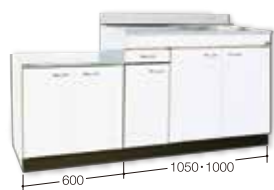

w165cm

W1650×D550×H800(620)+90

- ⊗ NN-A1650NK R/L ¥61,000 (税抜)
- ⊗ NN-B1650NK R/L ¥64,500 (税抜)
- NN-BX1650NK R/L ¥65,500 (税抜)
- NN-C1650NK R/L ¥72,500 (税抜)

w160cm

W1600×D550×H800(620)+90

- ⊗ NN-A1600NK R/L ¥57,500 (税抜)
- ⊗ NN-B1600NK R/L ¥62,000 (税抜)
- NN-BX1600NK R/L ¥63,000 (税抜)
- NN-C1600NK R/L ¥67,000 (税抜)