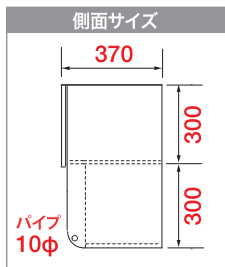

WST 洗濯機上吊戸棚

タップリ収納でき、タオルバー付きで便利です!