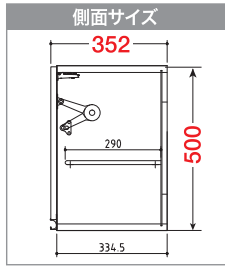

WTM 便利な多目的吊戸棚

パカッと開いて
中身が見える!

跳ね上げ扉なので中も見やすく用途いろいろ